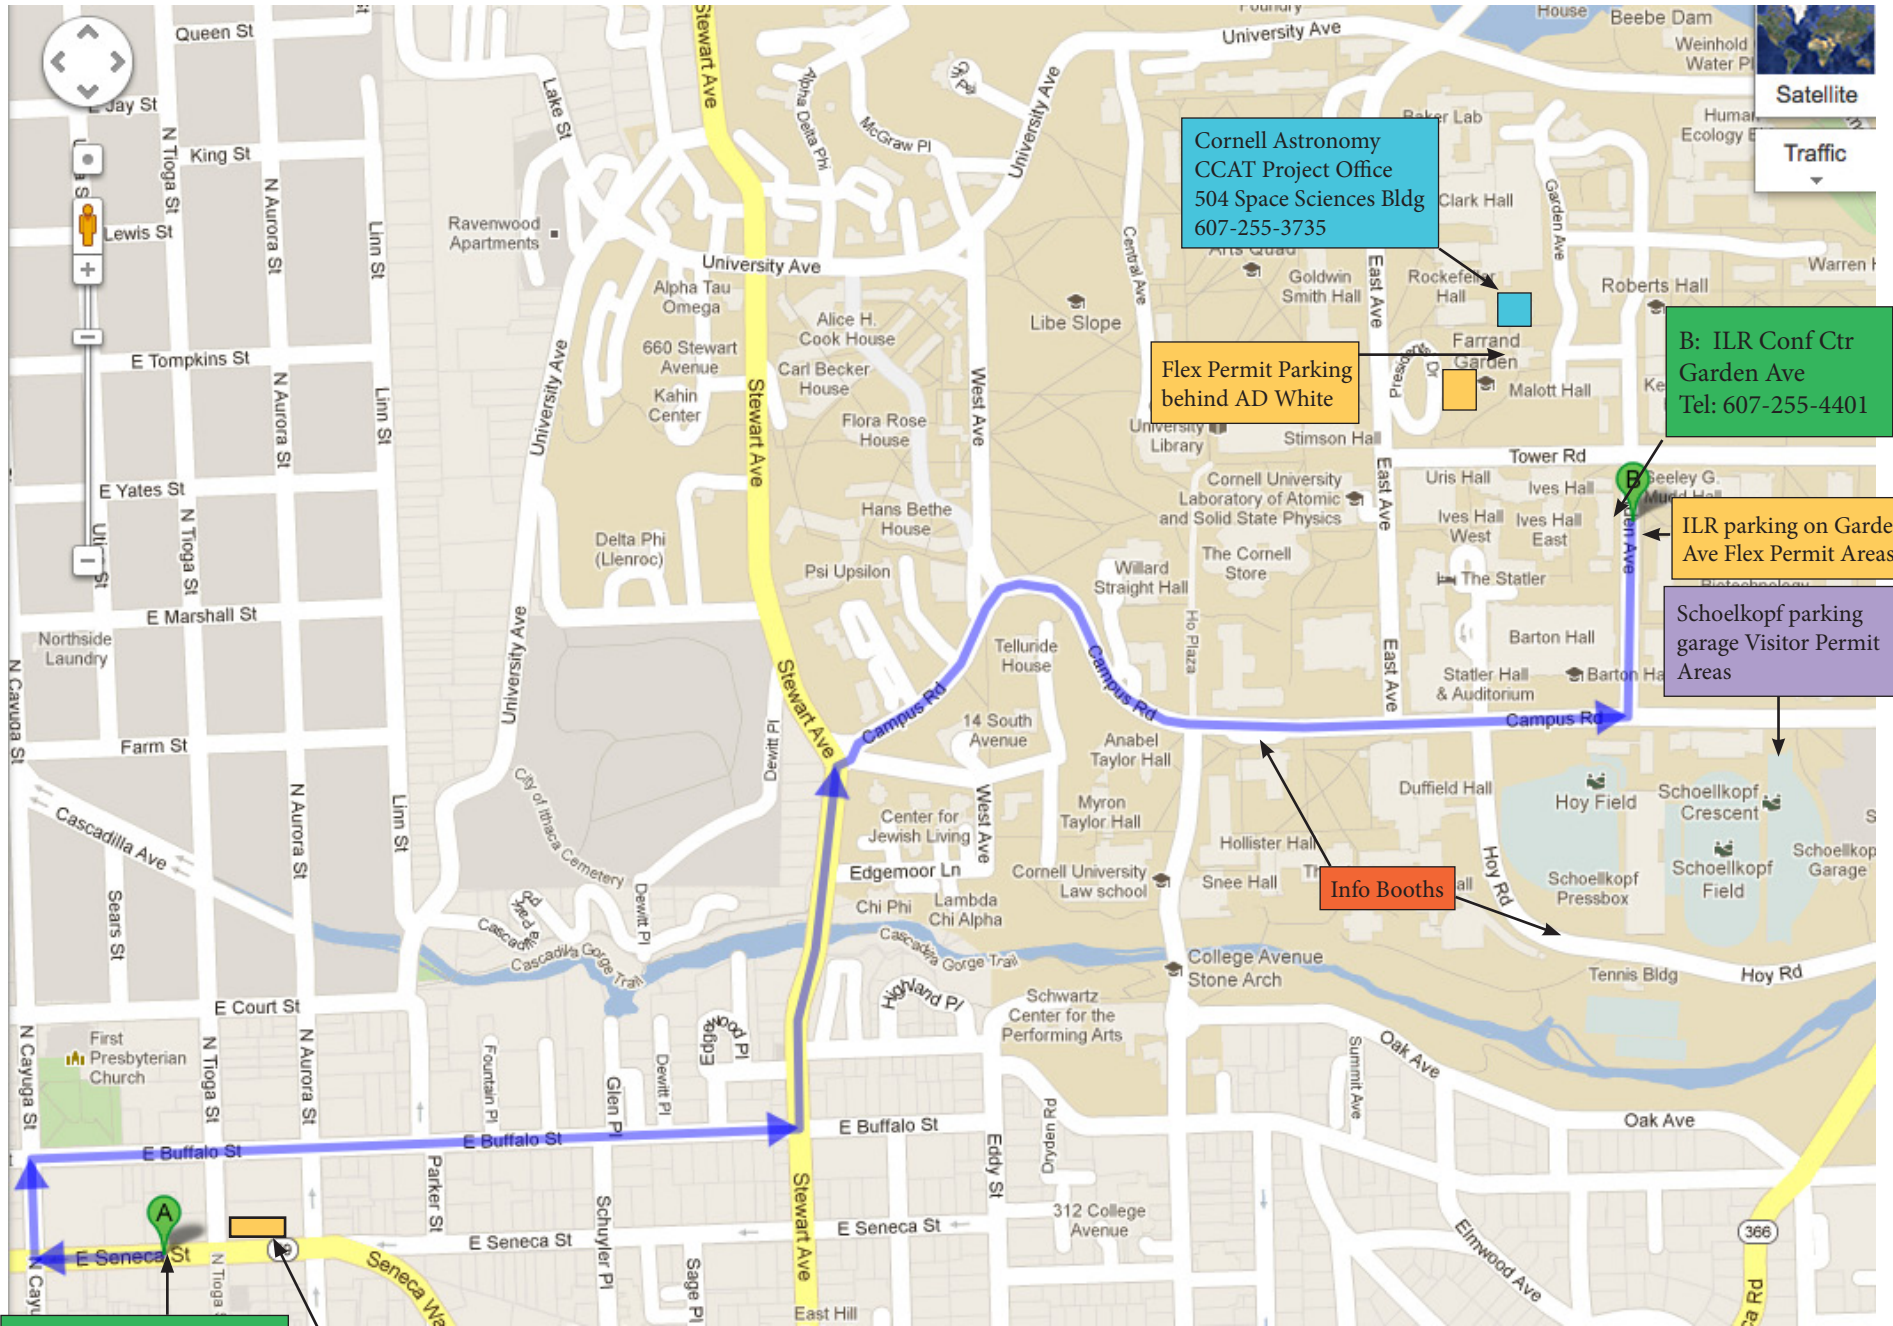

A: Hilton Garden Inn
130 E. Seneca St;
Tel: 607-277-8900

Hilton parking garage
N. Tioga St

Cornell Astronomy
CCAT Project Office
504 Space Sciences Bldg
607-255-3735

Flex Permit Parking
behind AD White

B: ILR Conf Ctr
Garden Ave
Tel: 607-255-4401

ILR parking on Garden
Ave Flex Permit Areas

Schoellkopf parking
garage Visitor Permit
Areas

Info Booths