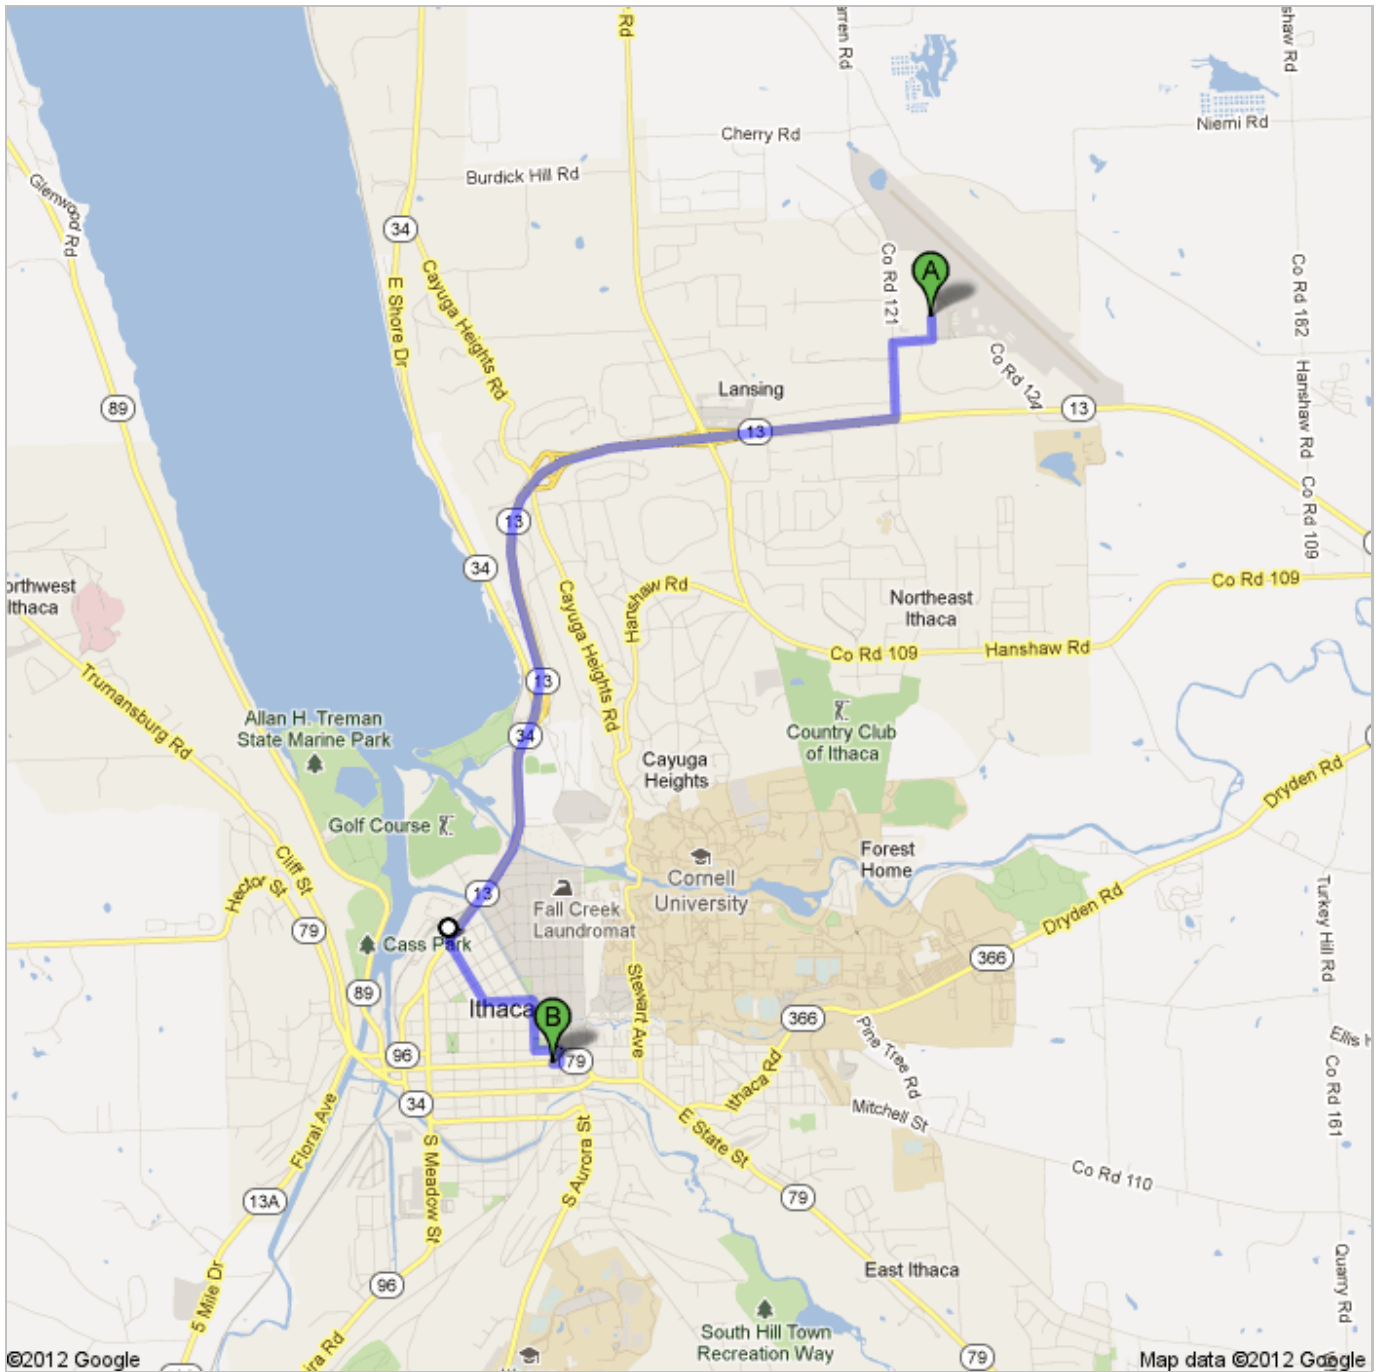

Map data ©2012 Google

Directions weren't right? Please find your route on maps.google.com and click "Report a problem" at the bottom left.

Airports & mileage from downtown Ithaca:

Ithaca (ITH) 6 miles (**directions to hotel** from the Ithaca airport on Page 5)

Elmira (ELM) 35 miles

Binghamton (BGM) 42 miles

Syracuse (SYR) 65 miles

Hilton Garden Inn Ithaca www.ithaca.hgi.com

130 E. Seneca Street

607-277-8900 or 1-877-STAY-HGI (toll free)

Group name: Cornell-CCAT

Or online group booking code: CCAT

Ithaca Area Taxis:
A Plus Taxi 607-272-1322
Yellow Cab 607-277-2227
Cayuga Taxi 607-277-8294

Ithaca Airline Limo Service provides transportation between Syracuse & Ithaca. <http://www.ithacaairlinelimo.org/> 607-273-3030

Questions? Please contact Jill Tarbell at 607-255-3735 or jtm14@cornell.edu

Directions to Hilton Garden Inn Ithaca
130 East Seneca Street, Ithaca, NY 14850
5.5 mi – about 13 mins

Avis Rent-A-Car - Tompkins County Airport